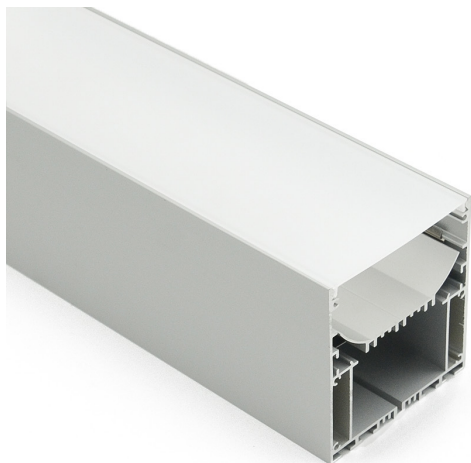

Color 

Unit: mm

Features:

1. Model: HL-A023
2. Material: AL6063+PC
3. Surface: Anodized/Painting
4. Lighting source width: 32mm
5. Length: 4m/max
6. Installation: For offices, conference rooms, supermarkets, home lighting, etc.

Accessory:

End cap

Suspended Rope

Connector

Mounting Clip

Installation: