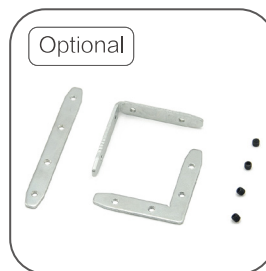

Color 

Unit: mm

Features:

1. Model: HL-A023
2. Material: AL6063+PC
3. Surface: Anodized/Painting
4. Lighting source width: 32mm
5. Length: 4m/max
6. Installation: For offices, conference rooms, supermarkets, home lighting, etc.

Accessory:

End cap

Suspended Rope

Connector

Mounting Clip

Installation: