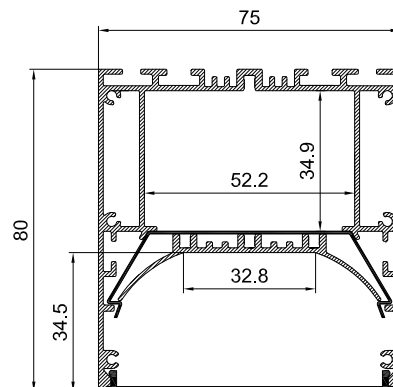

Color 

Unit: mm

Features:

1. Model: HL-A023
2. Material: AL6063+PC
3. Surface: Anodized/Painting
4. Lighting source width: 32mm
5. Length: 4m/max
6. Installation: For offices, conference rooms, supermarkets, home lighting, etc.

Accessory:

End cap

Suspended Rope

Connector

Mounting Clip

Installation: