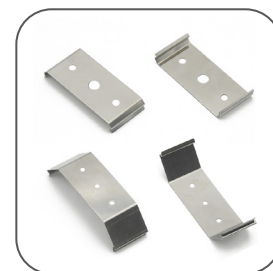

Color 

Unit: mm

Features:

1. Model: HL-A023
2. Material: AL6063+PC
3. Surface: Anodized/Painting
4. Lighting source width: 32mm
5. Length: 4m/max
6. Installation: For offices, conference rooms, supermarkets, home lighting, etc.

Accessory:

End cap

Suspended Rope

Connector

Mounting Clip

Installation: